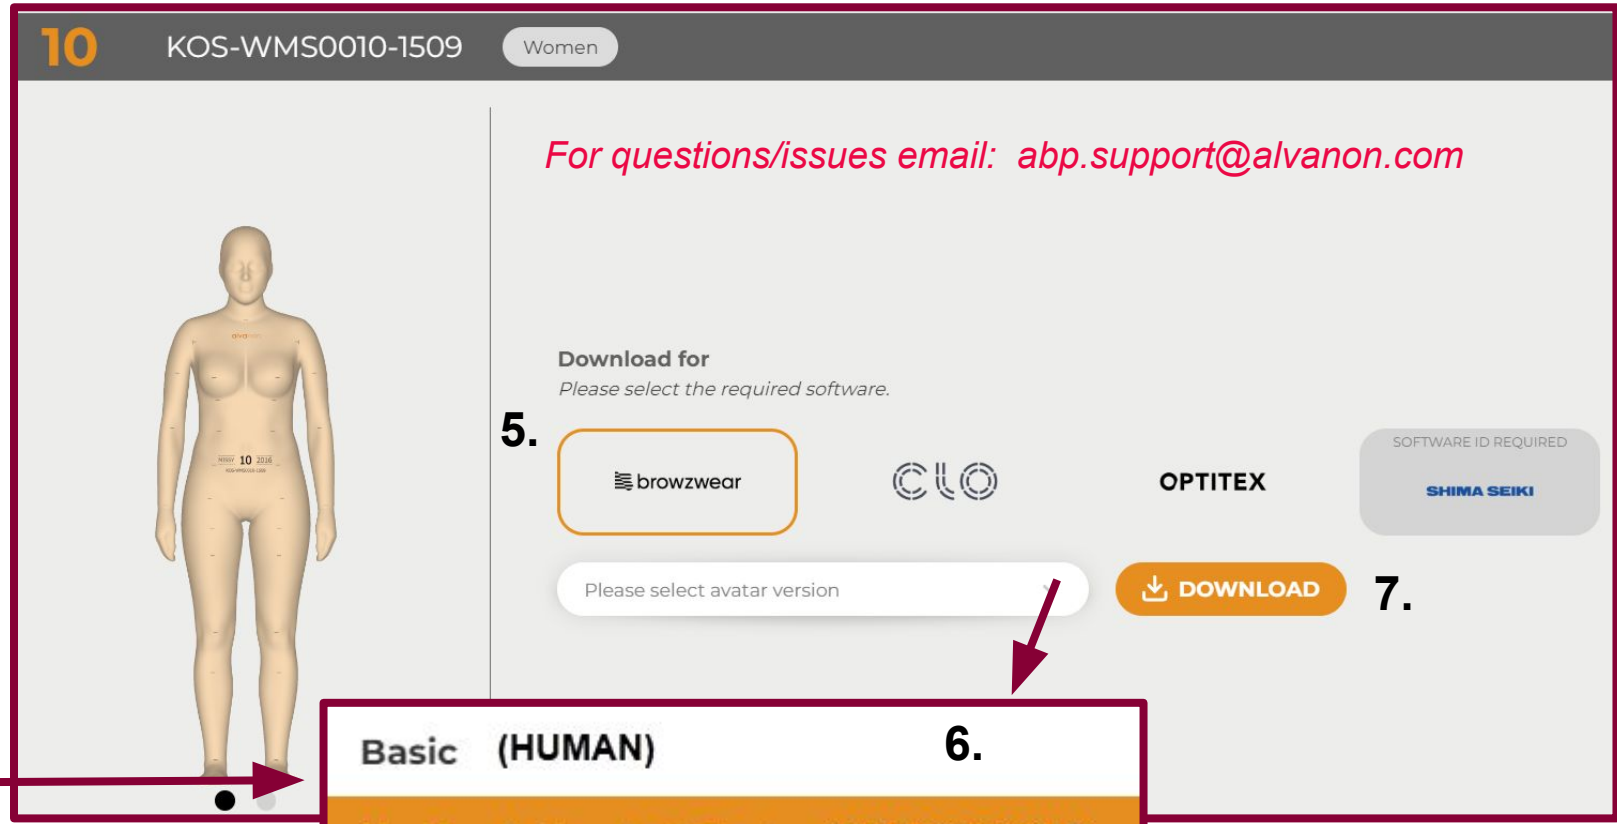

HOW TO DOWNLOAD DIGITAL AVATARS

1. Once you find the digital Avatars you need, tap on the Alvaform card.
5. Select the software you need to download the form for.
  6. Select the version (do not use 'Original'). Select 'Basic' for 'Human' or No Head, Hands, & Feet, w/ Seams, or Headless for Dressform version.
  7. Tap the 'Download' button

NOTE: For CLO3D you will need to download both arm positions too.