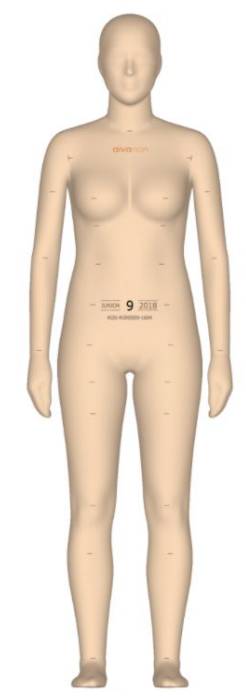

BASIC (ALVANON)
HUMAN (KOHL'S)

Human-like; includes head, hands, & feet features, no seams