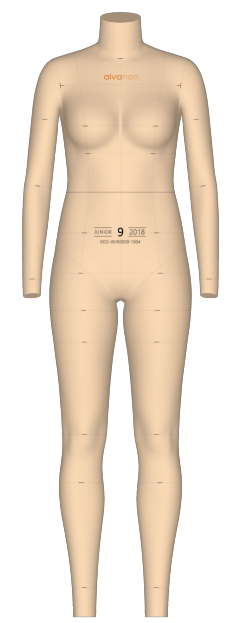

NOTE: For CLO3D you will need to download both arm positions too.

ALVANON AVATAR VERSIONS:

ORIGINAL (ALVANON)
DO NOT USE (KOHL'S)

Similar to physical dress form but does NOT include seams

NO HEAD, HANDS, & FEET OR HEADLESS, OR SEAMS (ALVANON)
DRESSFORM (KOHL'S)