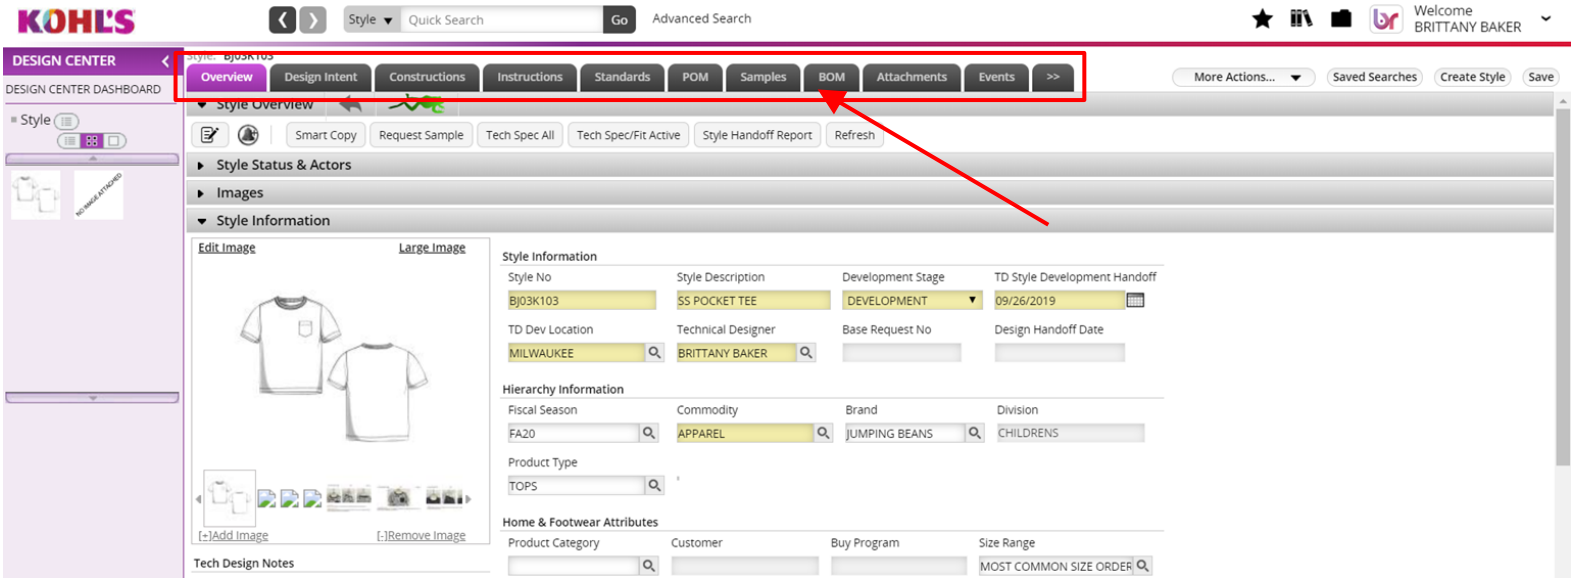

OVERVIEW PAGE

STYLE OVERVIEW NAVIGATION

On the Style Overview page, there are different tabs located at the top. Each tab has separate pages with different information. To navigate, click on the desired tab.

Note: Click on the **More Actions** drop-down menu to display more style functions.