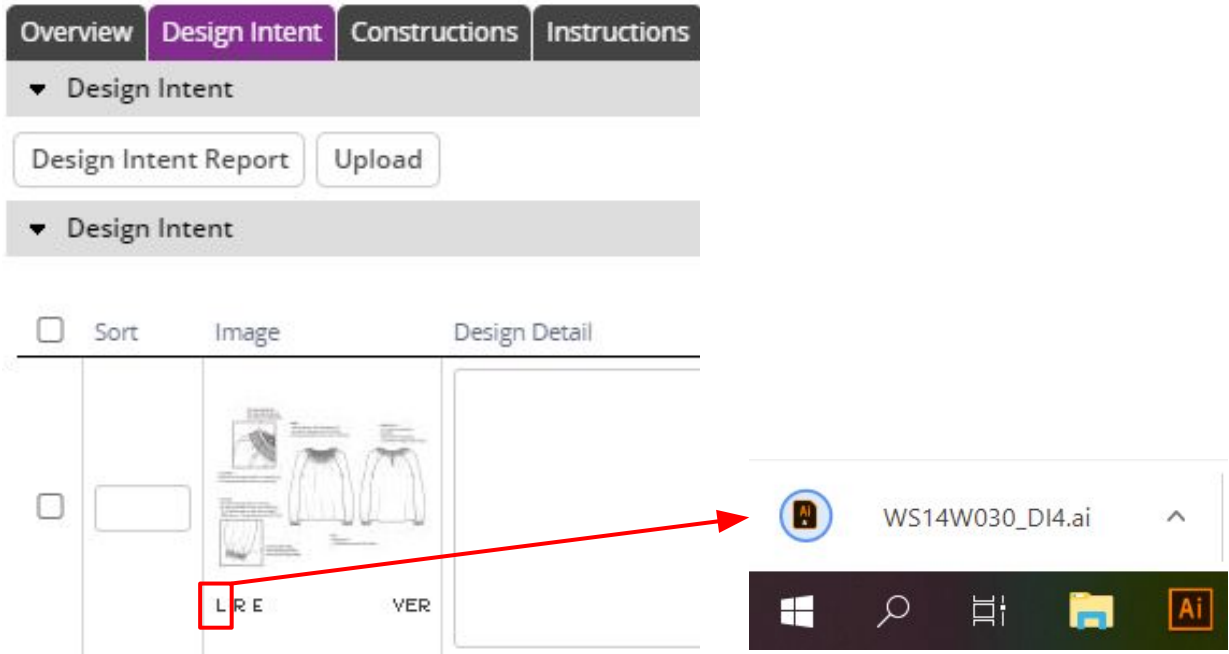

DESIGN INTENT

VIEW IMAGES – OPTION 1

- To view images in large format, click **L** to generate downloadable image.

VIEW IMAGES – OPTION 2

- To view images in large format, hover over the image and click to expand the Large Image window for larger viewing.
- Click on the **X** to close Large Image window.