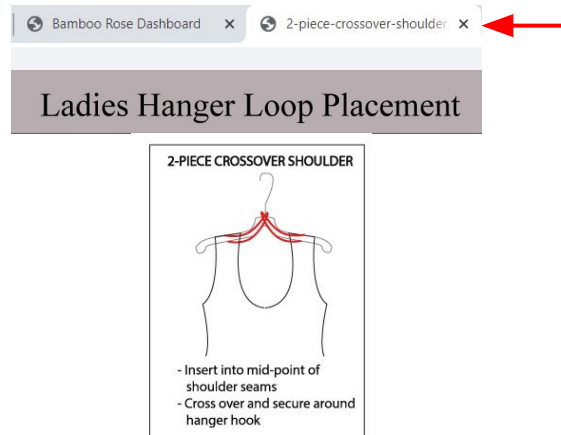

## VIEW IMAGES – OPTION 1

- To view image in large format, click the **L** to open image in a new window or generate a download.

Construction Details		Sort	Description	Construction Type	Construction Element	Style Specific Placement
<input type="checkbox"/>	<input type="checkbox"/>		HANGER LOOP-2PC-C... <input type="text"/>	LADIES HANGER LOOPS	APPAREL	--Select-- <input type="button" value="v"/>
						

- If file is a .Jpeg, a new window will open containing only that image. If file is a .AI file, a downloadable file will generate at the bottom of the screen.