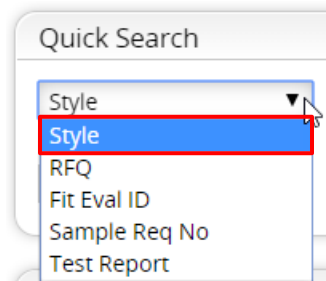

## QUICK SEARCH NAVIGATION - OPTION 1

1. Locate the **Quick Search** box at the top left corner.

2. Click in the box and type ahead to search for a style or tech pack.

Note: Quick Search defaults to Style. Click on the drop down list to select a different category to search from.

3. Click **Go** or hit **Enter** on keyboard to generate the style search list.
4. From the style search list, click the style number to navigate to **Style Overview page**.

Style: LIST

Advanced Search: Style									
Style List									
		Style No	Description	Development Stage	Request No	Base Request No	Style Status	Fiscal Season	Commodity
<input type="checkbox"/>		<b>BJ03K103</b>	SS POCKET TEE	DEVELOPMENT	00601544		CONFIRMED	FA20	APPAREL
<input type="checkbox"/>		BJ03K103	DISNEY SS POC	NEW	00601546		NEW	FA20	APPAREL

## QUICK SEARCH NAVIGATION - OPTION 2

1. Locate the **Quick Search box** on the left hand side under alters.

2. Quick search defaults to Style. Choose from the drop down list and select the category before searching.