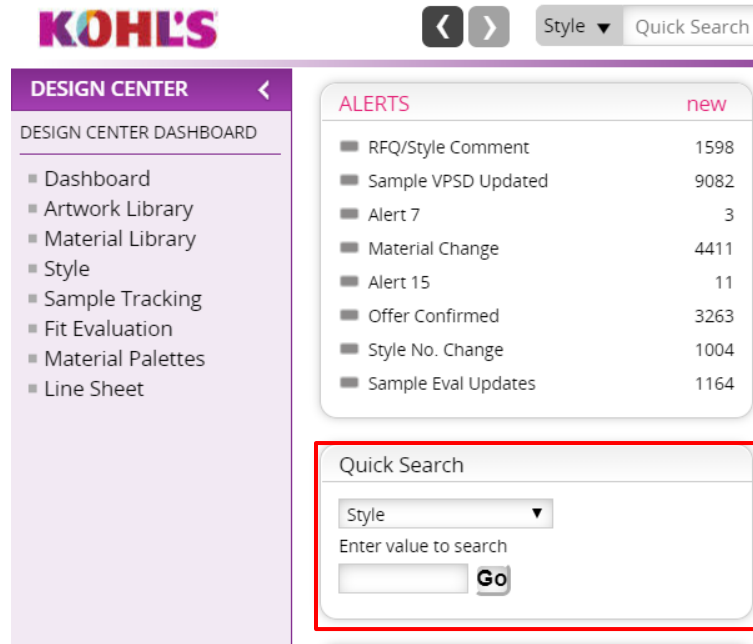

DASHBOARD QUICK SEARCH

QUICK SEARCH NAVIGATION - OPTION 2

1. Locate the **Quick Search box** on the left hand side under alters.