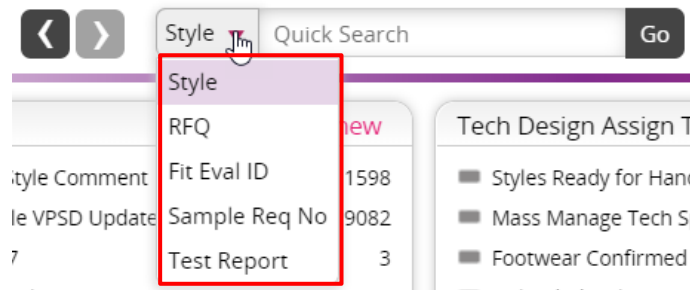

## QUICK SEARCH NAVIGATION - OPTION 1

1. Locate the **Quick Search** box at the top left corner.

2. Click in the box and type ahead to search for a style or tech pack.

Note: Quick Search defaults to Style. Click on the drop down list to select a different category to search from.

3. Click **Go** or hit **Enter** on keyboard to generate the style search list.
4. From the style search list, click the style number to navigate to **Style Overview page**.

Style: LIST

Advanced Search: Style									
Style List									
		Style No	Description	Development Stage	Request No	Base Request No	Style Status	Fiscal Season	Commodity
<input type="checkbox"/>		<b>BJ03K103</b>	SS POCKET TEE	DEVELOPMENT	00601544		CONFIRMED	FA20	APPAREL
<input type="checkbox"/>		BJ03K103	DISNEY SS POC	NEW	00601546		NEW	FA20	APPAREL