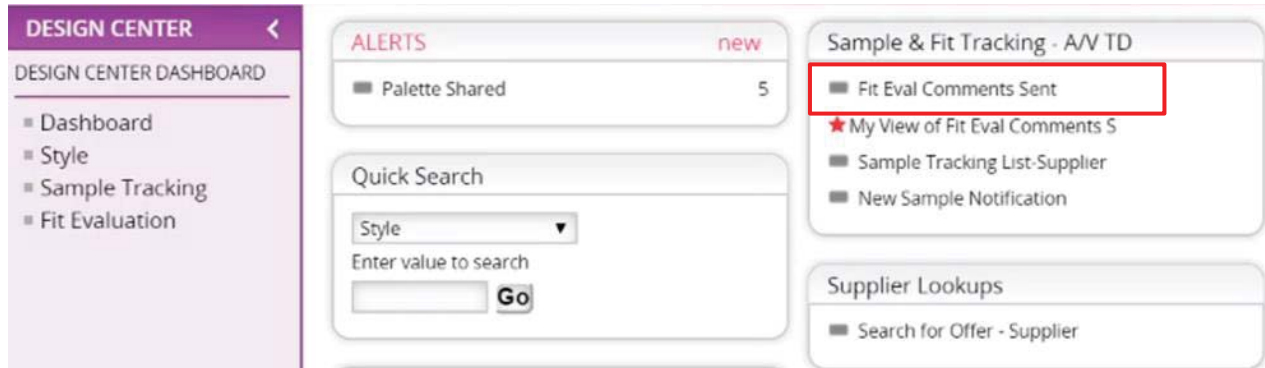

# FIT COMMENTS SENT REPORT

## FIT COMMENTS SENT REPORT - FOR CTD USE

CTD to run fit comments sent report to check outstanding sample status.

- From the OnePLM dashboard, click on **Fit Eval Comments Sent** under Sample & Fit Tracking window.