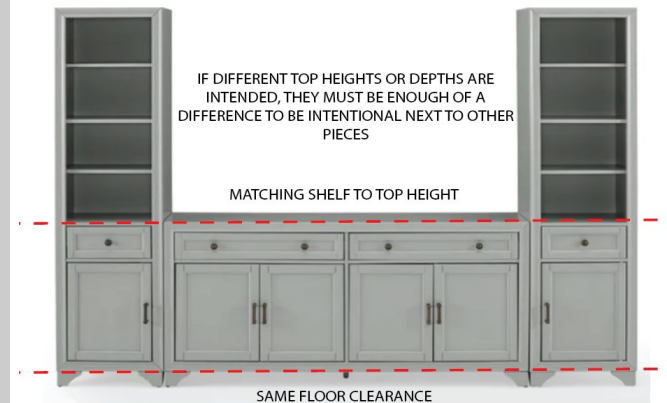

STORAGE

THE INTENTION OF COLLECTION STORAGE