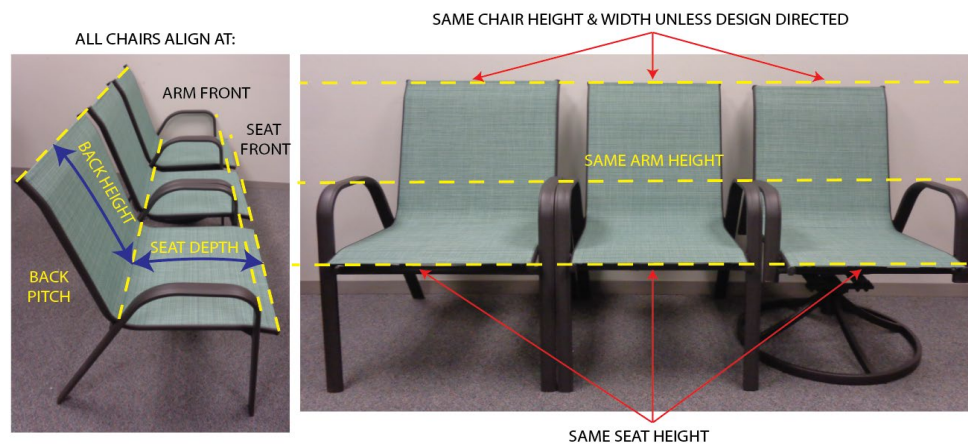

KOHL'S FURNITURE BRAND ID GUIDANCE:

Dept #020 & 061 INDOOR/OUTDOOR FURNITURE

FURNITURE

SEATING		TABLE	
Seat Height	18"H	Side Accent Table Height	18"-20"H
Counter Seat Height	24"H	Coffee Table Height	17"-20"H
Bar Seat Height	29"H	Bistro Table Height	28"-30"H
Ottoman Seat Height	16"-18"H	Dining Table Height	28"-30"H

PRODUCT GUIDANCE

Chairs with Arms - Arms must fit underneath table top. If no dining table sold in collection, 26"H max

Umbrella - Diameter must meet packaging claim

COLLECTION GUIDANCE

SEATING

THE INTENTION OF COLLECTION SEATING