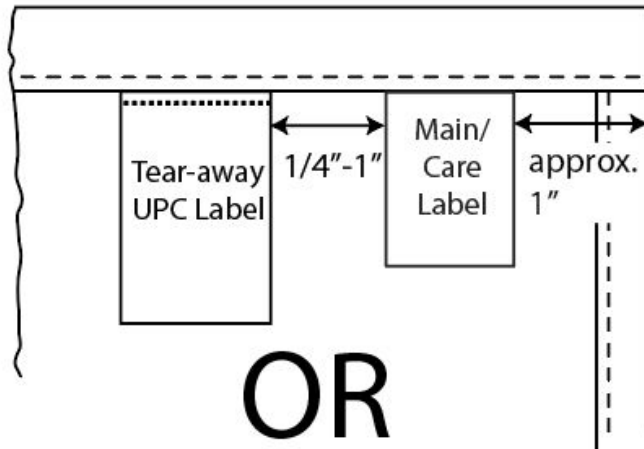

UPC Label:
1/4" - 1" from Main/Care label toward
center.

*All labels in a set or collection must
be on the same end.

Tracking Label:
Stacked behind Main/Care Label or info
printed on back of Main/Care Label

Home Textiles - Label Placement

Bath and Beach Products

Back View

701 - Decorative Bath All Overlock Towels

Main/Care Label:
Back, inserted in top stitching,
approx. 1" from side stitching.

*All labels in a set or collection must
be on the same end.

Tracking Label:
Stacked behind Main/Care Label or info
printed on back of Main/Care Label

Home Textiles - Label Placement

Bath and Beach Products

Back View

OR

701 - Beach Beach Towel

Main/Care Label:
Back, inserted in top or bottom hem, approx. 1" from side hem.

UPC Label:
1/4" - 1" from Main/Care label toward center.

Tracking Label:
Stacked behind Main/Care Label or info printed on back of Main/Care Label.

Home Textiles - Label Placement

Bath and Beach Products