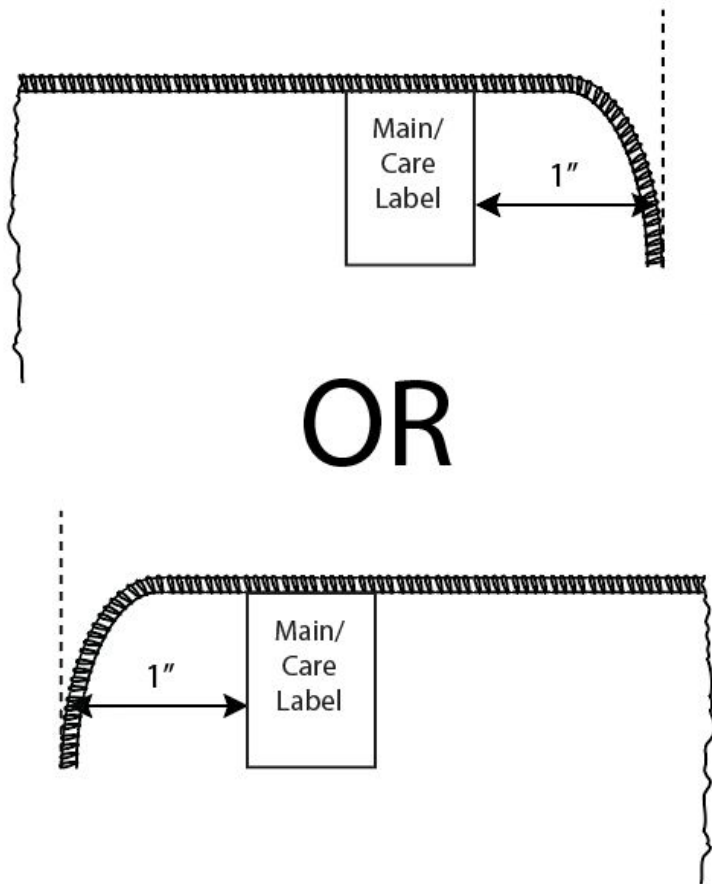

UPC Label:
1/4" - 1" from Main/Care label toward
center.

*All labels in a set or collection must
be on the same end.

Tracking Label:
Stacked behind Main/Care Label or info
printed on back of Main/Care Label

*All labels in a set or collection must
be on the same end.

Tracking Label:
Stacked behind Main/Care Label or info
printed on back of Main/Care Label

Home Textiles - Label Placement

Bath and Beach Products

Back View

OR

701 - Decorative Bath All Hemmed Towels

Main/Care Label:
Back, inserted in top hem,
approx. 1" from side hem.

*All labels in a set or collection must
be on the same end.

Tracking Label:
Stacked behind Main/Care Label or info
printed on back of Main/Care Label

Home Textiles - Label Placement

Bath and Beach Products

Back View

701 - Decorative Bath All Overlock Towels

Main/Care Label:
Back, inserted in top stitching,
approx. 1" from side stitching.

*All labels in a set or collection must
be on the same end.