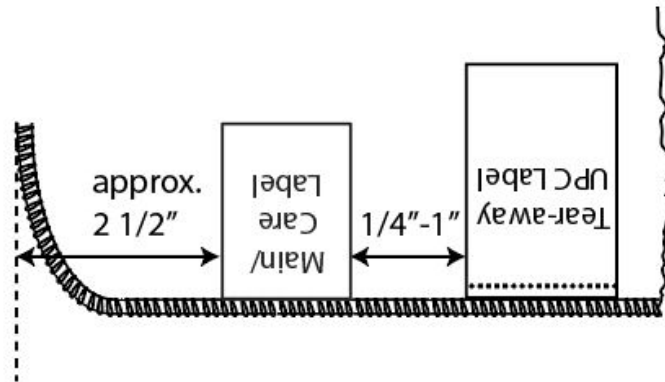

Please visit K-Link for information regarding:

- Law Label

Home Textiles - Label Placement

Bath and Beach Products

Back View

OR

701 - Core Bath All Hemmed Towels

Main/Care Label:
Back, inserted in top or bottom hem,
approx. 2 1/2" from side hem.

UPC Label:
1/4" - 1" from Main/Care label toward
center.

*All labels in a set or collection must
be on the same end.

Tracking Label:
Stacked behind Main/Care Label or info
printed on back of Main/Care Label

Home Textiles - Label Placement

Bath and Beach Products

Back View

OR

701 - Core Bath All Overlock Towels

Main/Care Label:
Back, inserted in top or bottom stitching,
approx. 2 1/2" from side stitching.

UPC Label:
1/4" - 1" from Main/Care label toward
center.

UPC Label:
1/4" - 1" from Main/Care label toward center.

Tracking Label:
Stacked behind Main/Care Label or info printed on back of Main/Care Label.

Home Textiles - Label Placement

Bath and Beach Products