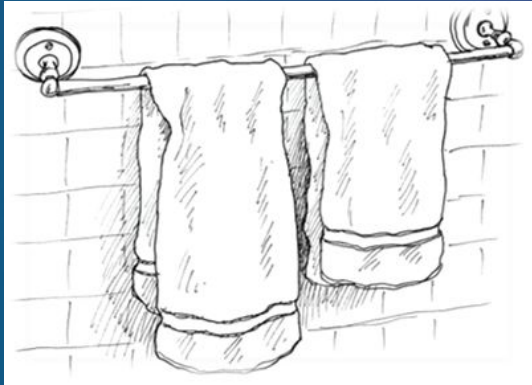

Kohl's Home Textiles

Label Placement

700 – Bath And Beach Products

KOHL'S