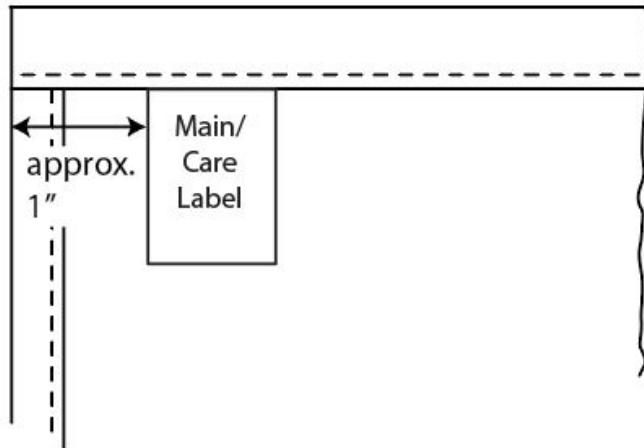

UPC Label:
1/4" - 1" from Main/Care label toward center.

Tracking Label:
Stacked behind Main/Care Label or info printed on back of Main/Care Label.

Home Textiles - Label Placement

Bath and Beach Products

Inside Back View

702 - Bath Accessories Bath Wrap - Adult

Main/Care Label:
Inside, inserted in top hem, center back.

Tracking Label:
Stacked behind Main/Care Label or info
printed on back of Main/Care Label

Home Textiles - Label Placement

Bath and Beach Products

Back View

702 - Bath Accessories

Bath Wrap - Child

Main/Care Label:
Back, inserted in top hem,
approx. 1" from side hem.

Tracking Label:
Stacked behind Main/Care Label or info
printed on back of Main/Care Label

Home Textiles - Label Placement

Bath and Beach Products

Inside View

702 - Bath Accessories Hair Wrap

Main/Care Label:

Inside, inserted in joining seam,
centered in straight area.

UPC Label:

Inserted behind Main/Care label.