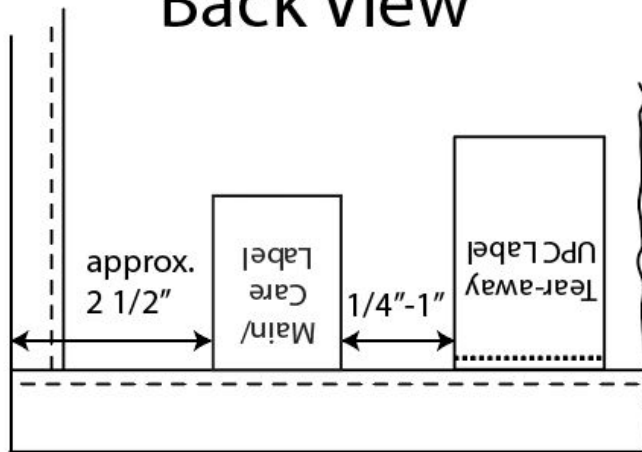

Please visit K-Link for information regarding:

- Law Label

Home Textiles - Label Placement

Bath and Beach Products

Back View

OR

701 - Core Bath All Hemmed Towels

Main/Care Label:
Back, inserted in top or bottom hem,
approx. 2 1/2" from side hem.

UPC Label:
1/4" - 1" from Main/Care label toward
center.

*All labels in a set or collection must
be on the same end.

Tracking Label:
Stacked behind Main/Care Label or info
printed on back of Main/Care Label

Home Textiles - Label Placement

Bath and Beach Products

Back View

OR

701 - Core Bath All Overlock Towels

Main/Care Label:
Back, inserted in top or bottom stitching,
approx. 2 1/2" from side stitching.

UPC Label:
1/4" - 1" from Main/Care label toward
center.

UPC Label:
1/4" - 1" from Main/Care label toward center.

Tracking Label:
Stacked behind Main/Care Label or info printed on back of Main/Care Label.

Home Textiles - Label Placement

Bath and Beach Products