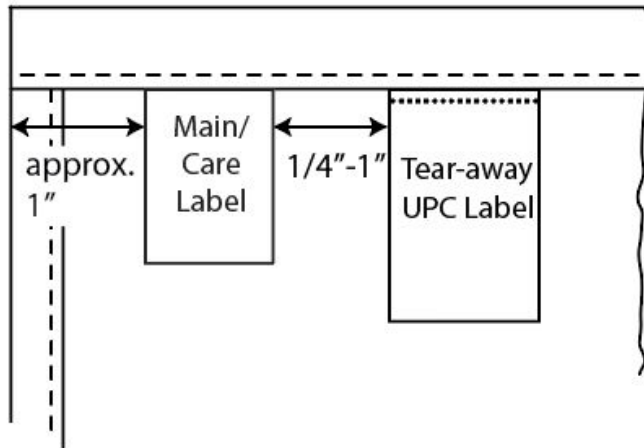

UPC Label:
1/4" - 1" from Main/Care label toward
center.

*All labels in a set or collection must
be on the same end.

Tracking Label:
Stacked behind Main/Care Label or info
printed on back of Main/Care Label

Home Textiles - Label Placement

Bath and Beach Products

Back View

701 - Decorative Bath All Overlock Towels

Main/Care Label:
Back, inserted in top stitching,
approx. 1" from side stitching.

*All labels in a set or collection must
be on the same end.

Tracking Label:
Stacked behind Main/Care Label or info
printed on back of Main/Care Label

Home Textiles - Label Placement

Bath and Beach Products

Back View

OR

701 - Beach Beach Towel

Main/Care Label:
Back, inserted in top or bottom hem, approx. 1" from side hem.

UPC Label:
1/4" - 1" from Main/Care label toward center.

Tracking Label:
Stacked behind Main/Care Label or info printed on back of Main/Care Label.

Home Textiles - Label Placement

Bath and Beach Products