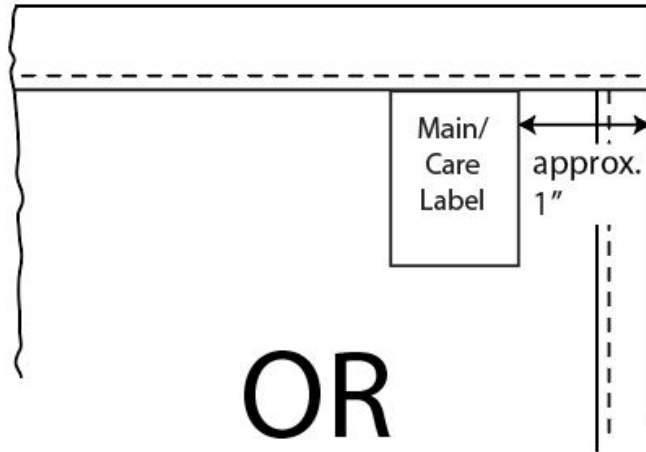

UPC Label:
1/4" - 1" from Main/Care label toward center.

Tracking Label:
Stacked behind Main/Care Label or info printed on back of Main/Care Label.

Home Textiles - Label Placement

Bath and Beach Products

Inside Back View

702 - Bath Accessories Bath Wrap - Adult

Main/Care Label:
Inside, inserted in top hem, center back.

Tracking Label:
Stacked behind Main/Care Label or info
printed on back of Main/Care Label

Home Textiles - Label Placement

Bath and Beach Products

Back View

702 - Bath Accessories

Bath Wrap - Child

Main/Care Label:
Back, inserted in top hem,
approx. 1" from side hem.

Tracking Label:
Stacked behind Main/Care Label or info
printed on back of Main/Care Label

Home Textiles - Label Placement

Bath and Beach Products

Inside View

702 - Bath Accessories Hair Wrap

Main/Care Label:

Inside, inserted in joining seam,
centered in straight area.

UPC Label:

Inserted behind Main/Care label.