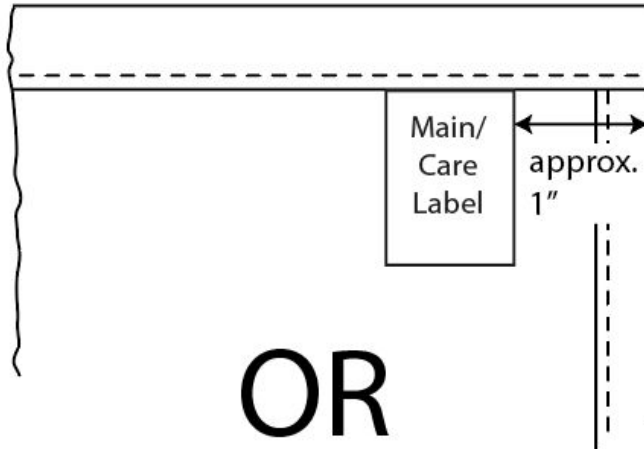

UPC Label:
1/4" - 1" from Main/Care label toward
center.

*All labels in a set or collection must
be on the same end.

Tracking Label:
Stacked behind Main/Care Label or info
printed on back of Main/Care Label

Home Textiles - Label Placement

Bath and Beach Products

Back View

OR

701 - Core Bath All Overlock Towels

Main/Care Label:
Back, inserted in top or bottom stitching,
approx. 2 1/2" from side stitching.

UPC Label:
1/4" - 1" from Main/Care label toward
center.

*All labels in a set or collection must
be on the same end.

Tracking Label:
Stacked behind Main/Care Label or info
printed on back of Main/Care Label

Home Textiles - Label Placement

Bath and Beach Products

Back View

OR

701 - Decorative Bath All Hemmed Towels

Main/Care Label:
Back, inserted in top hem,
approx. 1" from side hem.

*All labels in a set or collection must
be on the same end.

Tracking Label:
Stacked behind Main/Care Label or info
printed on back of Main/Care Label