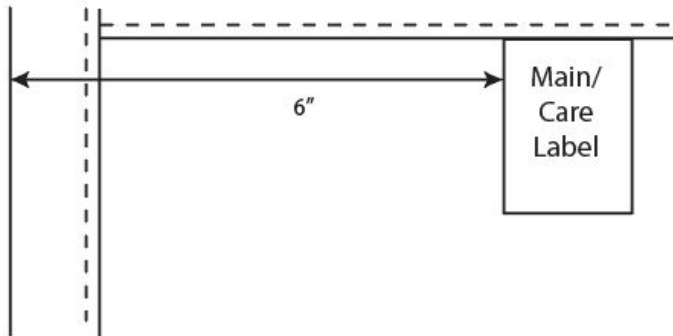

UPC Label:
1/4" - 1" from Main/Care label toward center.

Tracking Label:
Stacked behind Main/Care Label or info printed on back of Main/Care Label.

Home Textiles - Label Placement

Bath and Beach Products

Home Textiles - Label Placement

Bath and Beach Products

Inside View

702 - Bath Accessories Hair Wrap

Main/Care Label:

Inside, inserted in joining seam,
centered in straight area.

UPC Label:

Inserted behind Main/Care label.

Tracking Label:

Stacked behind Main/Care Label or info
printed on back of Main/Care Label

Home Textiles - Label Placement

Bath and Beach Products

Back View

Knife Edge

OR

Hemmed

703 - Decorative Bath Shower Curtain

Main/Care Label:
Back, inserted in header hem,
6" from left side.

Tracking Label:
Stacked behind Main/Care Label or info
printed on back of Main/Care Label.