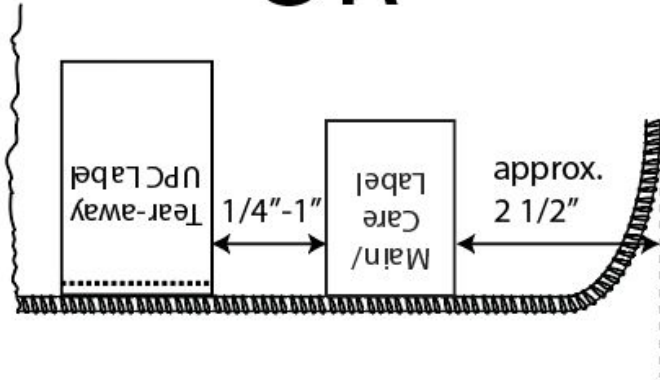

Please visit K-Link for information regarding:

- Law Label

Home Textiles - Label Placement

Bath and Beach Products

Back View

OR

701 - Core Bath All Hemmed Towels

Main/Care Label:
Back, inserted in top or bottom hem,
approx. 2 1/2" from side hem.

UPC Label:
1/4" - 1" from Main/Care label toward
center.

*All labels in a set or collection must
be on the same end.

Tracking Label:
Stacked behind Main/Care Label or info
printed on back of Main/Care Label

Home Textiles - Label Placement

Bath and Beach Products

Back View

OR

701 - Core Bath All Overlock Towels

Main/Care Label:
Back, inserted in top or bottom stitching,
approx. 2 1/2" from side stitching.

UPC Label:
1/4" - 1" from Main/Care label toward
center.

UPC Label:
1/4" - 1" from Main/Care label toward center.

Tracking Label:
Stacked behind Main/Care Label or info printed on back of Main/Care Label.

Home Textiles - Label Placement

Bath and Beach Products