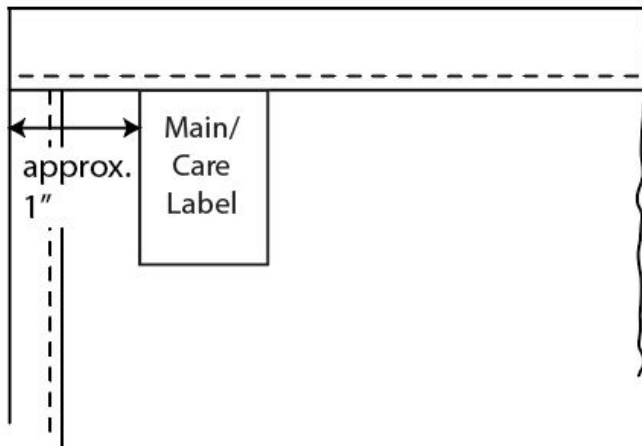

UPC Label:
1/4" - 1" from Main/Care label toward
center.

*All labels in a set or collection must
be on the same end.

Tracking Label:
Stacked behind Main/Care Label or info
printed on back of Main/Care Label

Home Textiles - Label Placement

Bath and Beach Products

Back View

OR

701 - Core Bath All Overlock Towels

Main/Care Label:
Back, inserted in top or bottom stitching,
approx. 2 1/2" from side stitching.

UPC Label:
1/4" - 1" from Main/Care label toward
center.

*All labels in a set or collection must
be on the same end.

Tracking Label:
Stacked behind Main/Care Label or info
printed on back of Main/Care Label

Home Textiles - Label Placement

Bath and Beach Products

Back View

OR

701 - Decorative Bath All Hemmed Towels

Main/Care Label:
Back, inserted in top hem,
approx. 1" from side hem.

*All labels in a set or collection must
be on the same end.

Tracking Label:
Stacked behind Main/Care Label or info
printed on back of Main/Care Label