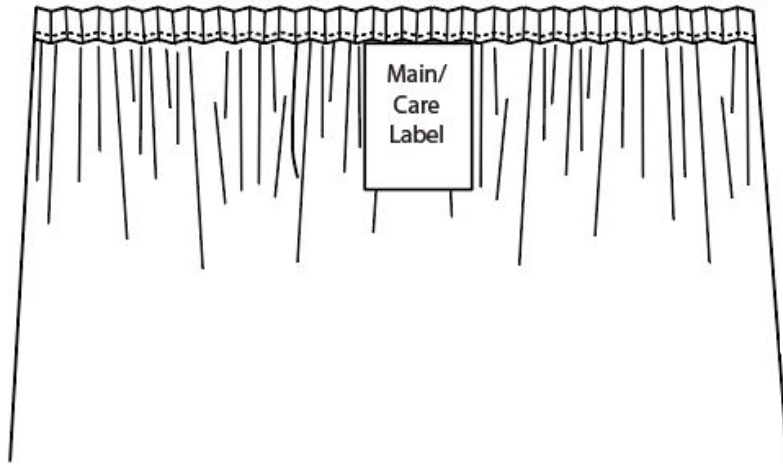

Home Textiles - Label Placement

Bath and Beach Products

Back View

701 - Decorative Bath All Overlock Towels

Main/Care Label:
Back, inserted in top stitching,
approx. 1" from side stitching.

*All labels in a set or collection must
be on the same end.

Tracking Label:
Stacked behind Main/Care Label or info
printed on back of Main/Care Label

Home Textiles - Label Placement

Bath and Beach Products

Back View

OR

701 - Beach Beach Towel

Main/Care Label:
Back, inserted in top or bottom hem, approx. 1" from side hem.

UPC Label:
1/4" - 1" from Main/Care label toward center.

Tracking Label:
Stacked behind Main/Care Label or info printed on back of Main/Care Label.

Home Textiles - Label Placement

Bath and Beach Products

Inside Back View

702 - Bath Accessories Bath Wrap - Adult

Main/Care Label:
Inside, inserted in top hem, center back.

Tracking Label:
Stacked behind Main/Care Label or info
printed on back of Main/Care Label