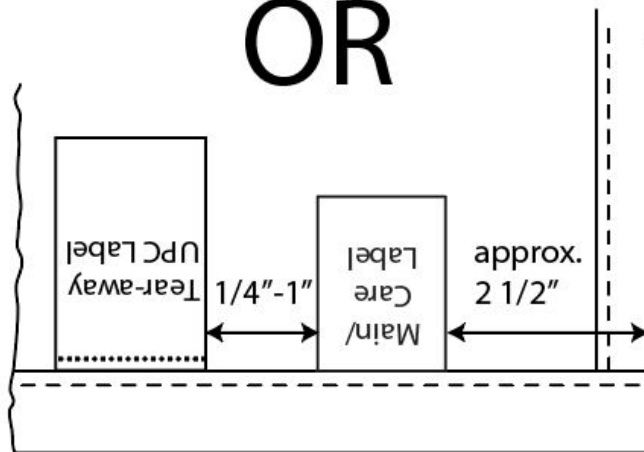

Please visit K-Link for information regarding:

- Law Label

Home Textiles - Label Placement

Bath and Beach Products

Back View

OR

701 - Core Bath All Hemmed Towels

Main/Care Label:
Back, inserted in top or bottom hem,
approx. 2 1/2" from side hem.

UPC Label:
1/4" - 1" from Main/Care label toward
center.

*All labels in a set or collection must
be on the same end.

Tracking Label:
Stacked behind Main/Care Label or info
printed on back of Main/Care Label

Home Textiles - Label Placement

Bath and Beach Products

Back View

OR

701 - Core Bath All Overlock Towels

Main/Care Label:
Back, inserted in top or bottom stitching,
approx. 2 1/2" from side stitching.

UPC Label:
1/4" - 1" from Main/Care label toward
center.

UPC Label:
1/4" - 1" from Main/Care label toward center.

Tracking Label:
Stacked behind Main/Care Label or info printed on back of Main/Care Label.

Home Textiles - Label Placement

Bath and Beach Products