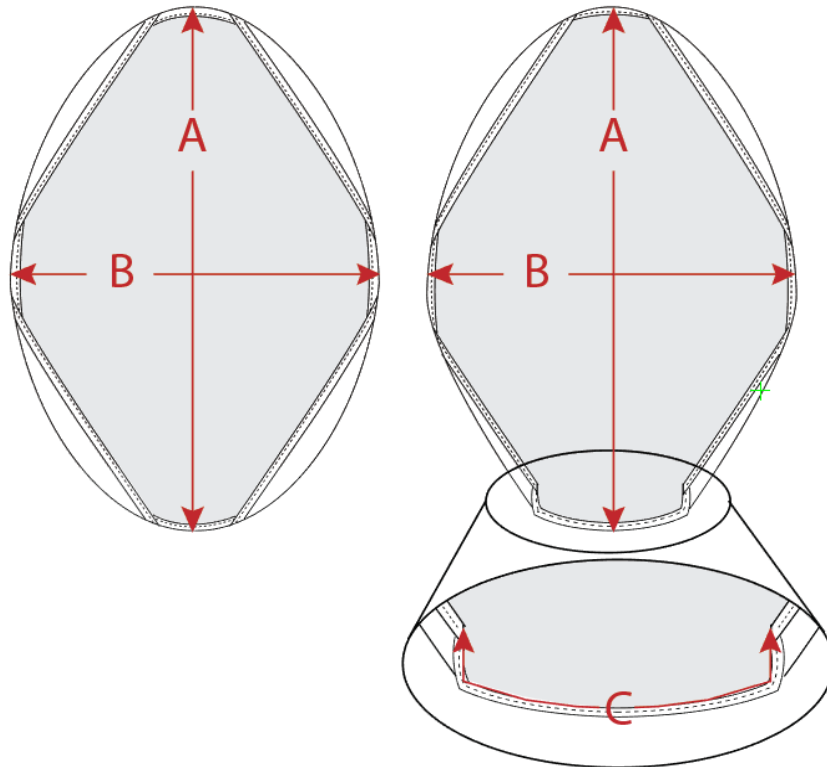

901-02 Rugs

02A: Length

On back, measure straight from edge to edge at center.

02B: Width

On back, measure straight from edge to edge at center.

Kohl's How to Measure Manual - Rugs

901-04

Rugs

04A: Diameter

On back, measure straight from edge to edge at center.

Kohl's How to Measure Manual - Rugs

901-06 Rugs

- 06A: Contour Opening Width
On back, measure straight from corner to corner across opening.
- 06B: Contour Opening Depth
On back, measure straight from top of rug (dotted line) to edge of binding at curve.

Kohl's How to Measure Manual - Rugs

901-08 Rugs

08A: Lid Cover Length

On back, stretch lid to maximum resistance, measure straight from edge to edge at center.

08B: Lid Cover Width

On back, stretch lid to maximum resistance, measure straight from edge to edge at center.

08C: Lid Cover Back Opening

On back, measure straight at back opening from edge to edge.