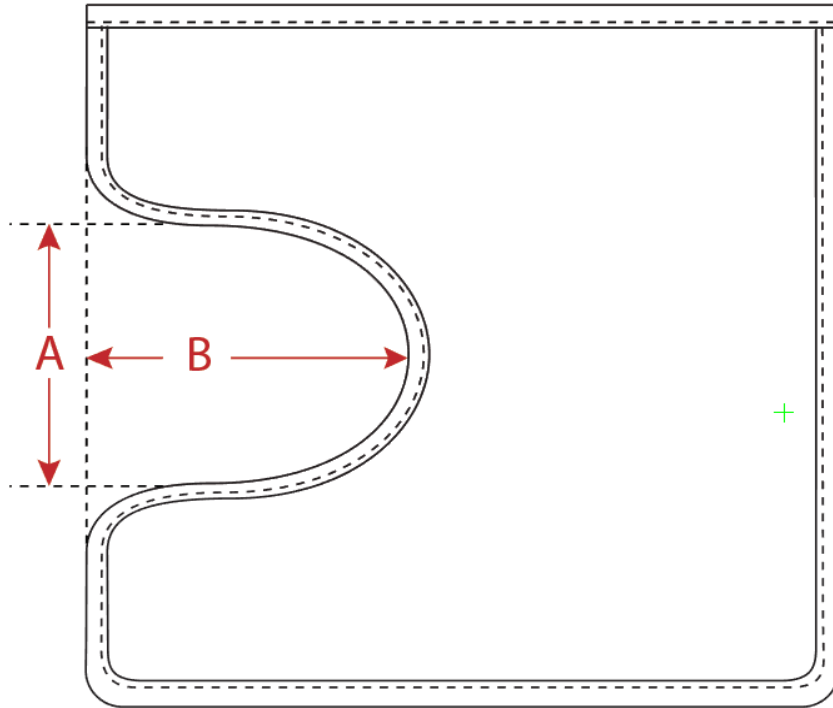

901-02 Rugs

02A: Length

On back, measure straight from edge to edge at center.

02B: Width

On back, measure straight from edge to edge at center.

Kohl's How to Measure Manual - Rugs

901-04

Rugs

04A: Diameter

On back, measure straight from edge to edge at center.

Kohl's How to Measure Manual - Rugs

901-06 Rugs

- 06A: Contour Opening Width
On back, measure straight from corner to corner across opening.
- 06B: Contour Opening Depth
On back, measure straight from top of rug (dotted line) to edge of binding at curve.

Kohl's How to Measure Manual - Rugs

901-08 Rugs

08A: Lid Cover Length

On back, stretch lid to maximum resistance, measure straight from edge to edge at center.

08B: Lid Cover Width

On back, stretch lid to maximum resistance, measure straight from edge to edge at center.

08C: Lid Cover Back Opening

On back, measure straight at back opening from edge to edge.