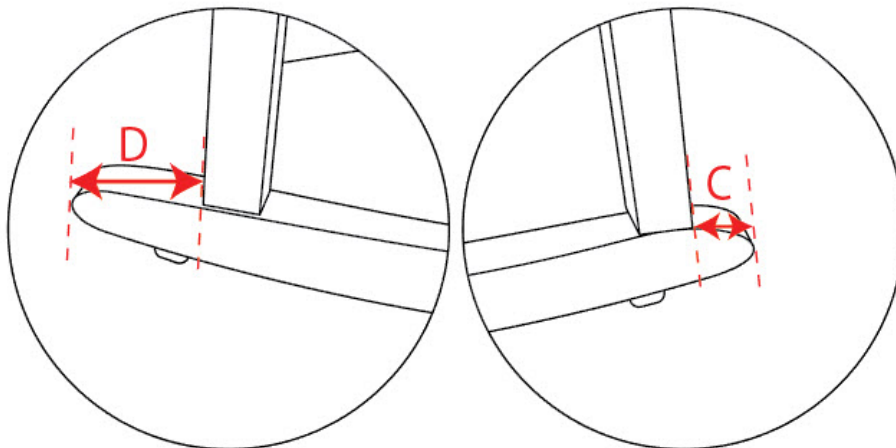

406-10 Chair - Arms

406-10A: Arm Span

Measure from outer edge of arm to outer edge of arm across chair at the widest point.

406-10B: Arm Width

Measure from outer edge of arm to outer edge of arm at the widest point.

Kohl's How to Measure Manual - Chairs

406-12 Chair - Rocker

406-12A: Runner Length Straight
Measure straight from back edge to front edge of runner.

406-12B: Runner Length w/ Curve
Measure from back edge to front edge of runner along top, with curve.

406-12C: Runner Placement Front
Measure from front edge of leg to front edge of runner.

406-12D: Runner Placement Back
Measure from back edge of leg to back edge of runner.

BACK ROCKER PLACEMENT

FRONT ROCKER PLACEMENT