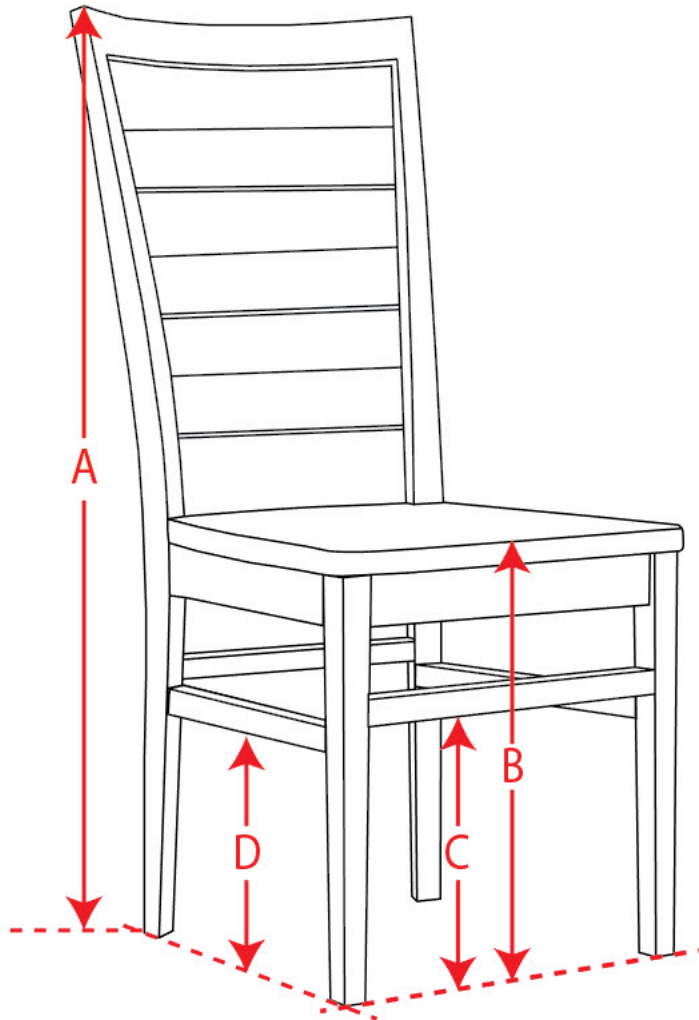

CHAIR

HOW TO MEASURE MANUAL

1/23/2020

KOHL'S

Kohl's How to Measure Manual - Chairs

406-02

Chair - Heights

406-02A: Total Height

Measure from the floor to the highest point of the chair.

406-02B: Seat Height

Measure from the floor to the top of seat at center front. (If chair comes with a cushion, use a flat edge to measure seat height with cushion)

406-02C: Front/Back Support Bar Height

Measure from floor to the bottom of support bar at center front/center back.

406-02D: Side Support Bar Height

Measure from floor to the bottom of support bar at center sides.

Kohl's How to Measure Manual - Chairs

406-04

Chair - Seat and Leg Span

406-04A: Seat Width

Measure from edge to edge in center of seat. If seat is not uniform in shape, measure at front and back width.

406-04B: Seat Depth