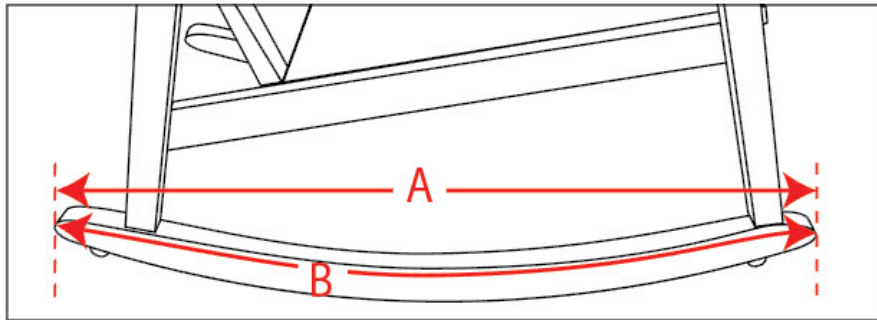

Kohl's How to Measure Manual - Chairs

406-12 Chair - Rocker

406-12A: Runner Length Straight
Measure straight from back edge to front edge of runner.

406-12B: Runner Length w/ Curve
Measure from back edge to front edge of runner along top, with curve.

406-12C: Runner Placement Front
Measure from front edge of leg to front edge of runner.

406-12D: Runner Placement Back
Measure from back edge of leg to back edge of runner.