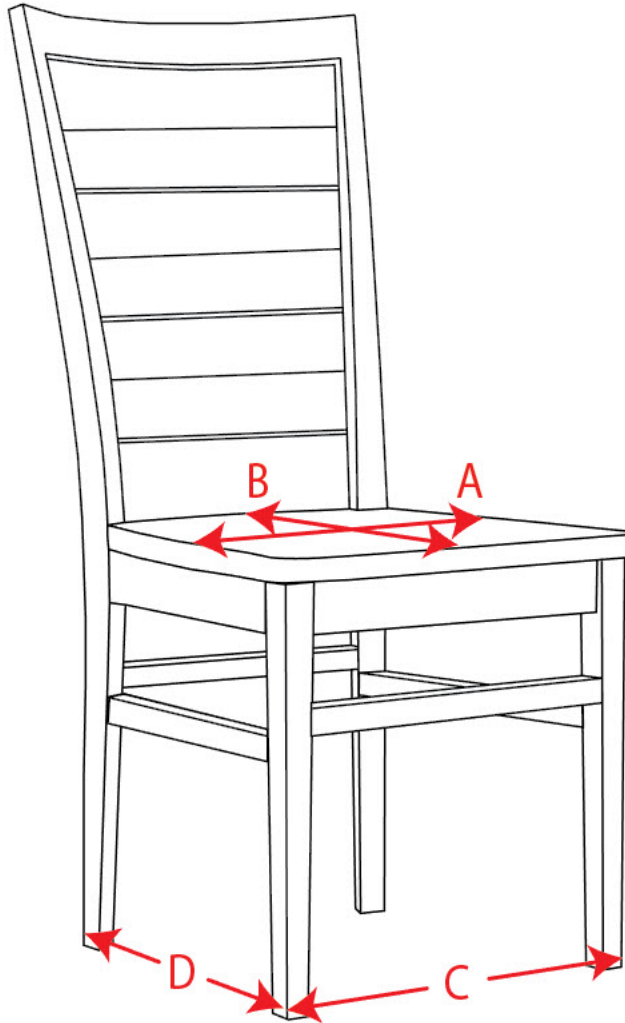

Measure from the floor to the highest point of the chair.

406-02B: Seat Height

Measure from the floor to the top of seat at center front. (If chair comes with a cushion, use a flat edge to measure seat height with cushion)

406-02C: Front/Back Support Bar Height

Measure from floor to the bottom of support bar at center front/center back.

406-02D: Side Support Bar Height

Measure from floor to the bottom of support bar at center sides.

Kohl's How to Measure Manual - Chairs

406-04

Chair - Seat and Leg Span

406-04A: Seat Width

Measure from edge to edge in center of seat. If seat is not uniform in shape, measure at front and back width.

406-04B: Seat Depth