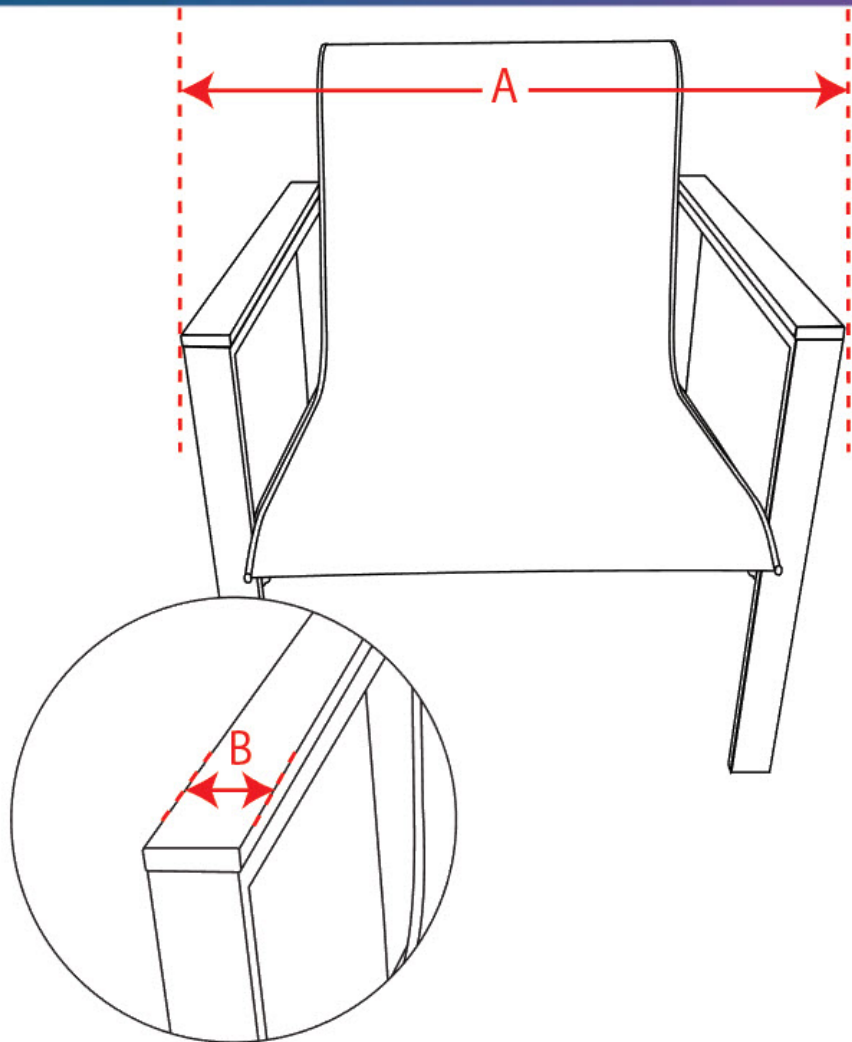

Measure from the floor to the highest point of the chair.

406-02B: Seat Height

Measure from the floor to the top of seat at center front. (If chair comes with a cushion, use a flat edge to measure seat height with cushion)

406-06C: Back Width at Bottom
Measure straight from outer edge to outer
edge at bottom of back.

Kohl's How to Measure Manual - Chairs

406-08 Chair - Depth

406-08A: Total Depth
Measure from front edge of chair to back edge of chair.

406-08B: Total Arm Height
Measure from floor to the highest point on arm.

406-08C: Arm Depth
Measure from back edge of arm to front edge of arm.
(If curved, measure with curve)

Kohl's How to Measure Manual - Chairs

406-10 Chair - Arms

406-10A: Arm Span

Measure from outer edge of arm to outer edge of arm across chair at the widest point.

406-10B: Arm Width

Measure from outer edge of arm to outer edge of arm at the widest point.