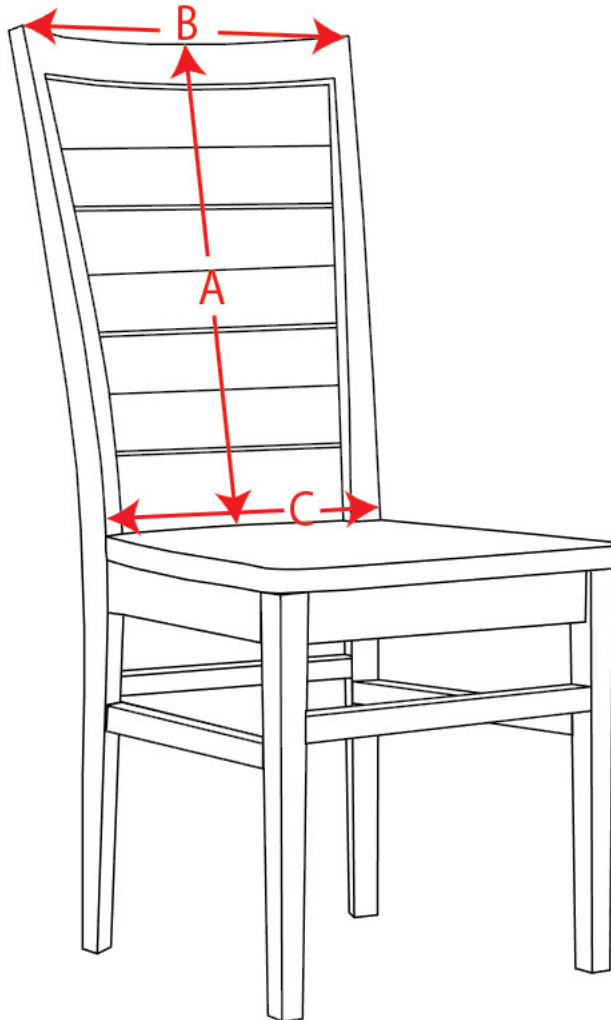

Measure from the floor to the highest point of the chair.

406-02B: Seat Height

Measure from the floor to the top of seat at center front. (If chair comes with a cushion, use a flat edge to measure seat height with cushion)

Kohl's How to Measure Manual - Chairs

406-04

Chair - Seat and Leg Span

406-04A: Seat Width

Measure from edge to edge in center of seat. If seat is not uniform in shape, measure at front and back width.

406-04B: Seat Depth

Measure from back edge of seat to front edge of seat at center.

406-04C: Front/Back Leg Span

Measure straight from outer edge to outer edge at bottom of legs at front and back.

406-04D: Side Leg Span

Measure straight from outer edge to outer edge at bottom of legs at sides.

Kohl's How to Measure Manual - Chairs

406-06 Chair - Back

406-06A: Back Height
Measure from seat to
top edge of back.

406-06B: Back Width at Top
Measure straight from outer edge to outer
edge at top of back.