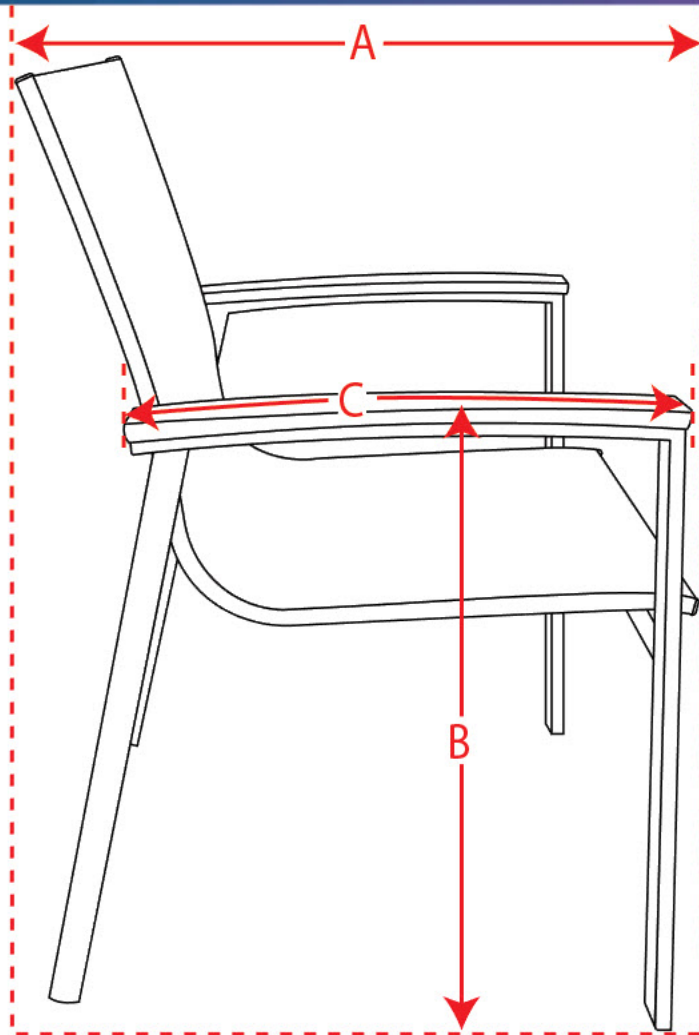

Measure from the floor to the highest point of the chair.

406-02B: Seat Height

Measure from the floor to the top of seat at center front. (If chair comes with a cushion, use a flat edge to measure seat height with cushion)

Measure from back edge of seat to front edge of seat at center.

406-04C: Front/Back Leg Span

Measure straight from outer edge to outer edge at bottom of legs at front and back.

406-04D: Side Leg Span

Measure straight from outer edge to outer edge at bottom of legs at sides.

Kohl's How to Measure Manual - Chairs

406-06 Chair - Back

406-06A: Back Height
Measure from seat to
top edge of back.

406-06B: Back Width at Top
Measure straight from outer edge to outer
edge at top of back.

406-06C: Back Width at Bottom
Measure straight from outer edge to outer
edge at bottom of back.

Kohl's How to Measure Manual - Chairs

406-08 Chair - Depth

406-08A: Total Depth
Measure from front edge of chair to back edge of chair.