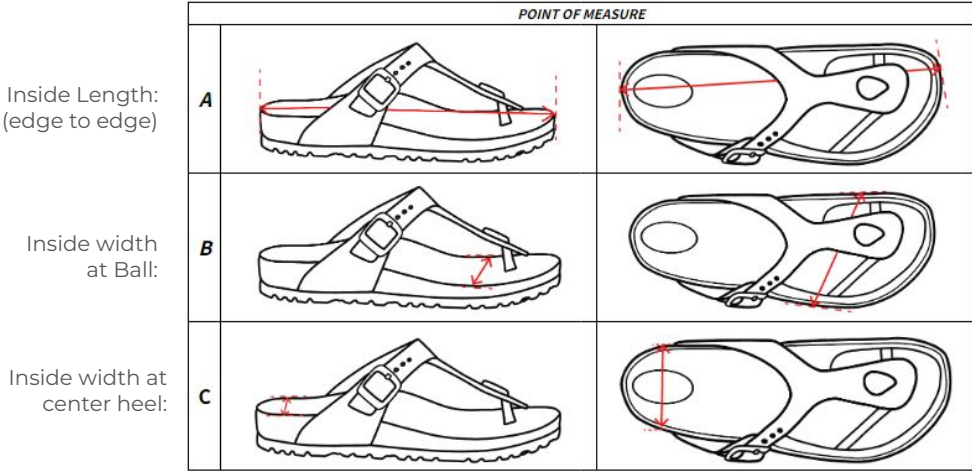

Molded Footbeds Minimums - Men's

MOLDED FOOTBEDS

	SIZE	7	8	9	10	11	12	13	14
A	INSIDE LENGTH	259.84	268.3	276.76	285.22	293.68	302.14	310.6	319.06
	<i>GRADE</i>	8.46	8.46	8.46	8.46	8.46	8.46	8.46	8.46
B	INSIDE WIDTH AT BALL	96.24	98.36	100.48	102.6	104.72	106.84	108.96	111.08
	<i>GRADE</i>	2.12	2.12	2.12	2.12	2.12	2.12	2.12	2.12
C	INSIDE WIDTH AT CENTER HEEL	69.24	70.36	71.48	72.6	73.72	74.84	75.96	77.08
	<i>GRADE</i>	1.12	1.12	1.12	1.12	1.12	1.12	1.12	1.12

CONFIDENTIALITY NOTICE: This document is property of Kohl's, Inc.

The information transmitted is intended only for the person or entity to which it is addressed and may contain confidential and/or privileged material. Any review, retransmission, dissemination or other use of, or taking of any action in reliance upon this information by persons or entities other than the intended recipient is prohibited.