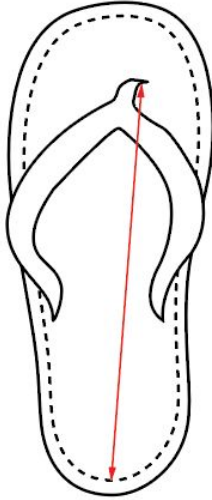

Welt Stitch:
excludes stitch margin

CONFIDENTIALITY NOTICE: This document is property of Kohl's, Inc.

The information transmitted is intended only for the person or entity to which it is addressed and may contain confidential and/or privileged material. Any review, retransmission, dissemination or other use of, or taking of any action in reliance upon this information by persons or entities other than the intended recipient is prohibited.