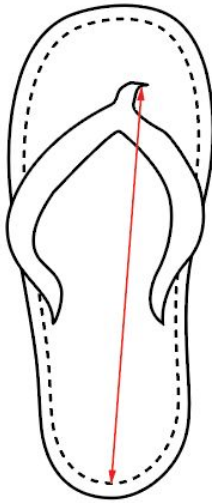

Flip Flop Minimums - Womens

FLIP FLOPS

SIZE	5	6	7	8	9	10	11	GRADE
Toe Post Placement from High Point Heel	185	193.0	201.0	209.0	217.0	225.0	233.0	8

Standard Flip:
edge to edge

Beveled Edge:
excludes bevel