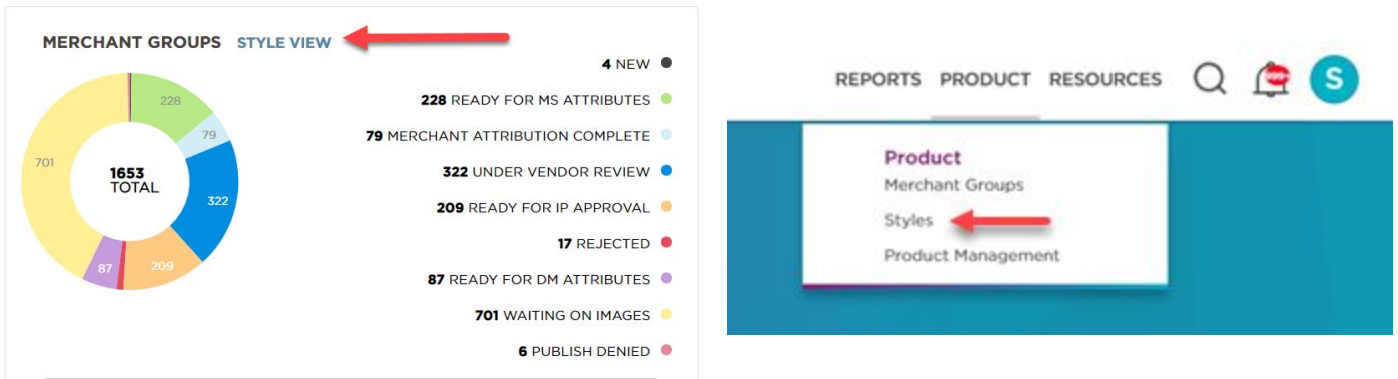

## Style Level Dashboard

1. Can access next to merchant group for quick access or through product drop down on the global header.

2. Displays items at a style level and will now display Product Launch date for each style to help prioritize workload. Default view will be attribute timeline, but you can toggle between attribute & image timeline. Assigned To, Due Date and Status will update when you toggle between timelines. You can also select view/edit to access or take action on the merchant group.

The 'Styles (25611)' dashboard includes a header with the KLink logo and navigation links. Below the header, there are filter buttons for '22 Selected', 'BRANDS', 'ASSIGNED TO', and 'STATUS', along with an 'Advanced Filters' dropdown. The main table has columns for 'PRODUCT LAUNCH DATE', 'VENDOR STYLE', 'MERCHANT GROUPS', 'ASSIGNED TO', 'DUE DATE', and 'STATUS'. Annotations include: 'Can sort by oldest/newest & newest/oldest' pointing to the 'PRODUCT LAUNCH DATE' column; 'Toggle between attribute and image timelines by selecting icon' pointing to a small icon in the 'ASSIGNED TO' column; and 'Displays Product Launch Date' pointing to the 'PRODUCT LAUNCH DATE' column in the table below.